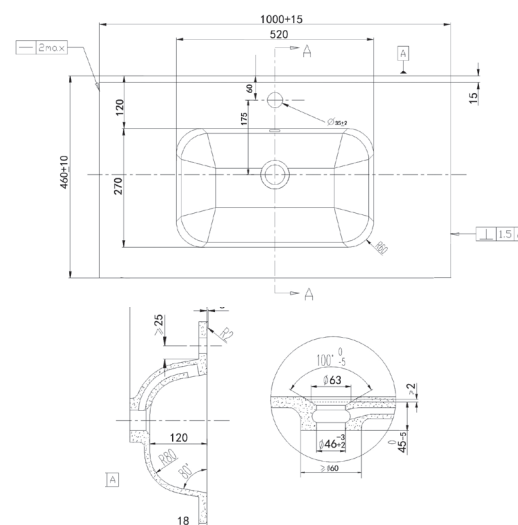

base porte-lavabo 1 tiroir ouverture prise de main
furniture 1 draws opening "no handles"
CM 98x45x40h

LAVABO IN CERAMICA BIANCO LUCIDO

lavabo en céramique blanc brillant
ceramic shiny white wash basin
CM 101x46,50

MENSOLA PORTA OGGETTI / étagère / shelf

CM 100x12x2h

SPECCHIO RETROILLUMINATO LED

miroir retro eclavage led
led back-lighted shaped mirror
DIAM. CM 70

✓DISPONIBILE NELLE FINITURE: / disponible dans les finitions: / available in the finishes: **K001 / K003 / K005 / K009**