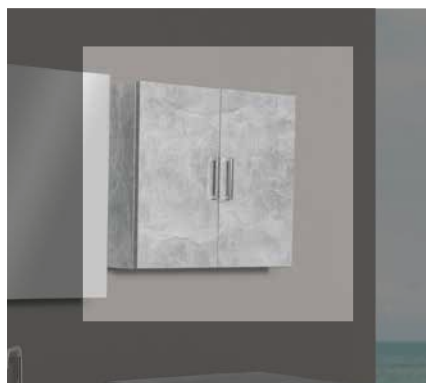

PENSILE 2 ANTE
armoire 2 portes
cabinet with 2 doors
CM 70x20x60h

LAV.7/P2