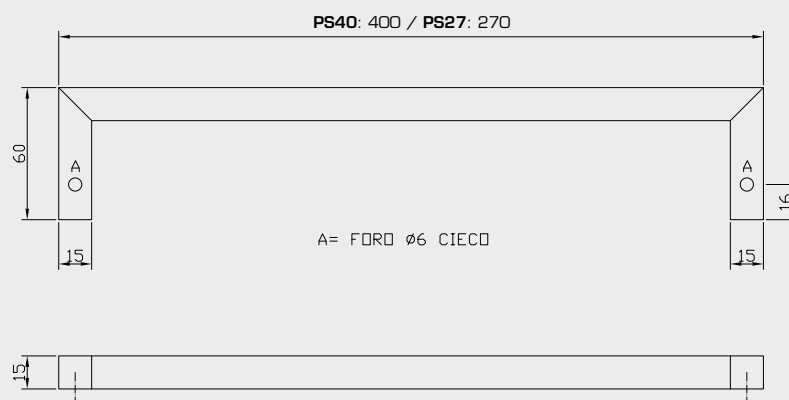

PORTASALVIETTE PS40 PORTE SERVIETTES / TOWEL RACK

CODICE /
CODE / CODE

PORTASALVIETTE CROMATO porte serviettes chrome
chrome towel rack
CM 40x6

PS40